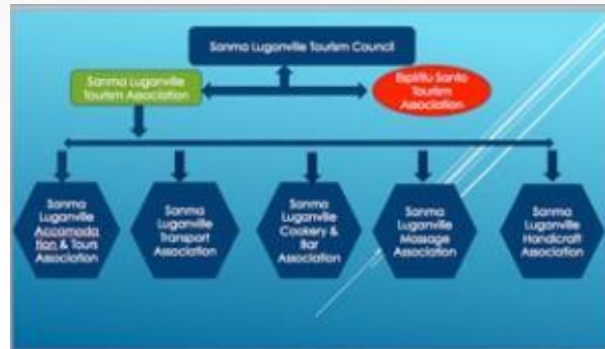

### VIBTA

SHEFA TOURISM ASSOCIATION

SANMA TOURISM ASSOCIATION

SANTO/ MALO & AORE

PENAMA TOURISM ASSOCIATION

PENTECOST/AMBAE/  
MAEWO

TORBA TOURISM ASSOCIATION

GAUA/ VANUALA / MOTA LAVA/  
UREPARAPARA/ TORRES

- **DECENTRALIZATION ACT - 2008-2021- VIBTA**
- **PROVINCIAL TOURISM OFFICE**
- **\*\*\* “ BUILT LOCAL – LIVE LOCAL”**